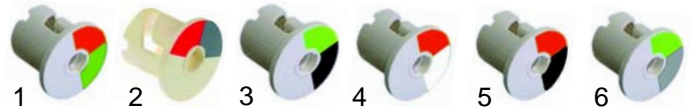

turtables Domino ST/SQ

item	order no.	colour
1	346251	green/red
2	346262	grey/red
3	345608	black/green
4	346364	white/red
5	346824	black/red
6	346665	grey/green