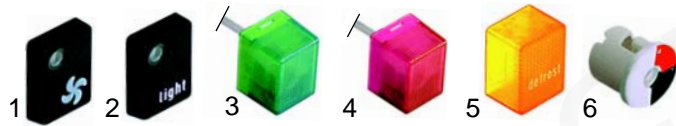

Domino SR series /special 24,6x18,7mm

push buttons

item	order no.	description	colour	symbol
1	345732	push button	black	fan
2	345746	push button	black	light
3	345734	indicator lamp 230V	green	-
4	345428	indicator lamp 230V	red	-
5	345733	indicator lamp cap	yellow	defrosting
6	345731	turntable	-	-