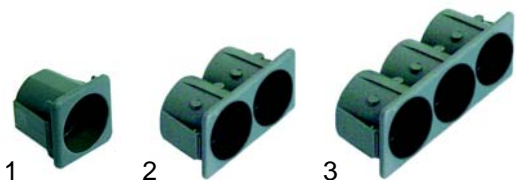

Domino ST series

item	order no.	description	size (mm)	colour
1	345131	holder 1-fold	28,5x28,5	grey
2	346200	holder 2-fold	28,5x52,6	grey
3	346201	holder 3-fold	28,5x77,5	grey