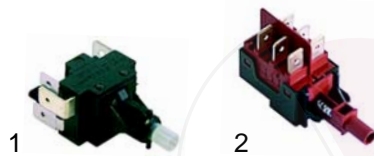

item	order no.	description	contacts
1	345605	switch	2 CO
	345606	push button	2 CO
2	345651	switch	2 CO
	345650	push button	2 CO