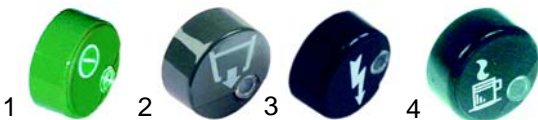

### push buttons with lens

item	order no.	colour
1	346210	green
2	346211	grey
3	346663	yellow
4	346501	black
5	346821	white
6	346822	blue

### push buttons without lens with symbol

item	order no.	colour	symbol
1	345847	green	start
2	345848	blue	after rinse
3	345849	grey	regeneration
4	345850	grey	after rinse
5	345851	grey	start

item	order no.	colour	symbol
1	345852	green	drain
2	346265	grey	start
3	346253	grey	on - off
4	346254	grey	program
5	346255	grey	drain pump

item	order no.	colour	symbol
1	346256	grey	clock
2	346257	grey	after rinse
3	346258	grey	program 1 arrow
4	346259	grey	program 2 arrows

**push buttons with lens and symbol**

item	order no.	colour	symbol
1	346212	green	on - off
2	346266	grey	drain pump
3	346032	black	power
4	346820	black	coffee