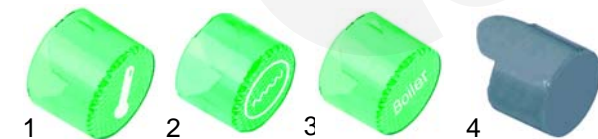

indicator lamp caps

item	order no.	colour	symbol
1	346267	green	temperature
2	346268	green	limes
3	346269	green	boiler
4	346233	grey	blank cap