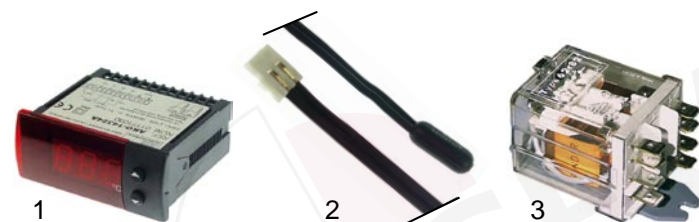

Member of the  **GEV GROUP**

electrical components

item	order no.	description	type	ref. no.
1	370409	solenoid valve single	HA35-100	A029020
2	370410	solenoid valve double	HW35-75	A029024
3	370411	solenoid valve double	HW100	A029021

item	order no.	description	type	ref. no.
1	601022	motor 10W	HA/HW50	A039200
2	601072	fan blade ϕ 250mm		A039210

item	order no.	description	type	ref. no.
1	601023	motor 16W	HA/HW75-100	A039204
2	601073	fan blade ϕ 300mm		A039212

item	order no.	description	type	ref. no.
1	500872	motor left turning	HA/HW35-100	A039202
	500871	motor right turning	HA/HW100	A039201
2	541478	pressure switch	HA/HW35-100	A039002

item	order no.	description	type	ref. no.
1	370412	solenoid valve hot gas	HA/HW35-100	A029023
2	370413	valve body		A029026
3	371033	solenoid coil		A039820

item	order no.	description	type	ref. no.
1	378039	electronic controller		A039061
2	378040	sensor	HA/HW35-100	A039062
3	380139	relay		A030063

item	order no.	description	type	ref. no.
1	601020	motor 5W	HA/HW35	A039200
2	601070	fan blade ϕ 200mm		A039211