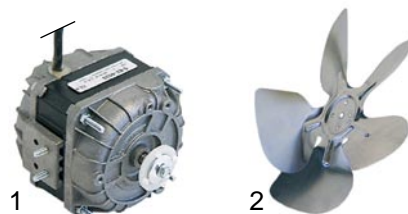

item	order no.	description	type	ref. no.
1	601023	motor 16W	HA/HW75-100	A039204
2	601073	fan blade ϕ 300mm		A039212

item	order no.	description	type	ref. no.
1	500872	motor left turning	HA/HW35-100	A039202
	500871	motor right turning	HA/HW100	A039201
2	541478	pressure switch	HA/HW35-100	A039002