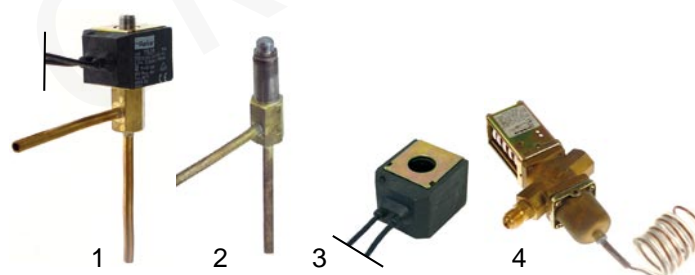

refrigeration cycle components

item	order no.	description	type	ref. no.
1	370412	solenoid valve hot gas		A029023
2	370413	valve body	HA/HW35-100	A029026
3	371033	solenoid coil		A039820
4	541188	regulator for coolant	HW75-100	A029011