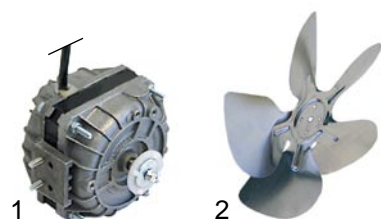

item	order no.	description	type	ref. no.
1	601020	motor 5W	HA/HW35	A039200
2	601070	fan blade ϕ 200mm		A039211