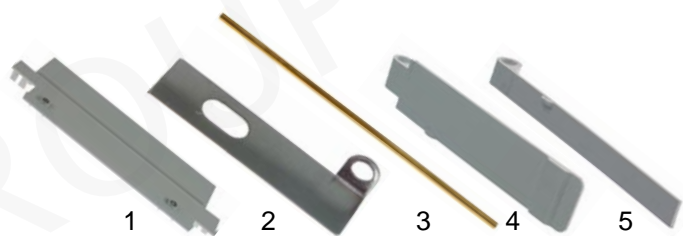

mechanical components

item	order no.	description	type	ref. no.
1	695390	wing		A049061
2	695391	wing	HA/HW35-100	A049062
3	695392	spacer bush		A049063
4	695393	mixer axis		A059001

item	order no.	description	type	ref. no.
1	695394	bearing holder		A049059
2	523546	bearing		A050108
3	695395	gasket	HA/HW35-100	A049505
4	532485	o-ring 35x2,5mm		A049501
5	523509	ball bearing		A050109
6	523107	circlip \varnothing 11mm		A060166

item	order no.	description	type	ref. no.
1	695396	drive slab		A049057
2	695397	clamping unit	HA/HW35-100	A399101
3	695398	motor disc		A049055
4	695399	restraining strap		A049500

item	order no.	description	type	ref. no.
1	695400	grid	HA/HW35-50, HA/HW75-100	A339031 A059005
2	695401	sump		A049002
3	695402	breakwater	HA/HW35-100	A479050
4	695403	silicone cover		A049507