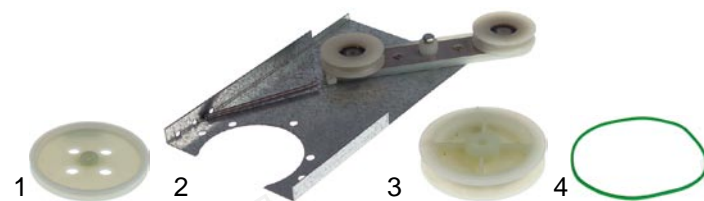

mechanical components

item	order no.	description	type	ref. no.
1	695390	wing		A049061
2	695391	wing	HA/HW35-100	A049062
3	695392	spacer bush		A049063
4	695393	mixer axis		A059001

item	order no.	description	type	ref. no.
1	695394	bearing holder		A049059
2	523546	bearing		A050108
3	695395	gasket	HA/HW35-100	A049505
4	532485	o-ring 35x2,5mm		A049501
5	523509	ball bearing		A050109
6	523107	circlip \varnothing 11mm		A060166