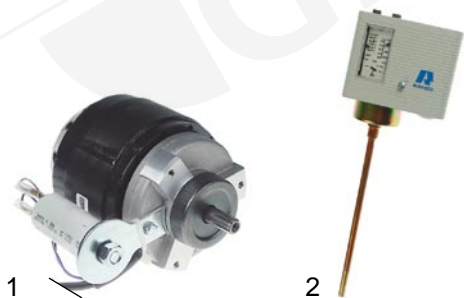

Member of the  **GEV GROUP**

electrical components

item	order no.	description	type	ref. no.
1	370409	solenoid valve single	HA35-100	A029020
2	370410	solenoid valve double	HW35-75	A029024
3	370411	solenoid valve double	HW100	A029021

item	order no.	description	type	ref. no.
1	601022	motor 10W	HA/HW50	A039200
2	601072	fan blade ϕ 250mm		A039210

item	order no.	description	type	ref. no.
1	601023	motor 16W	HA/HW75-100	A039204
2	601073	fan blade ϕ 300mm		A039212

item	order no.	description	type	ref. no.
1	500872	motor left turning	HA/HW35-100	A039202
	500871	motor right turning	HA/HW100	A039201
2	541478	pressure switch	HA/HW35-100	A039002

item	order no.	description	type	ref. no.
1	370412	solenoid valve hot gas	HA/HW35-100	A029023
2	370413	valve body		A029026
3	371033	solenoid coil		A039820

item	order no.	description	type	ref. no.
1	378039	electronic controller		A039061
2	378040	sensor	HA/HW35-100	A039062
3	380139	relay		A030063

item	order no.	description	type	ref. no.
1	601020	motor 5W	HA/HW35	A039200
2	601070	fan blade ϕ 200mm		A039211