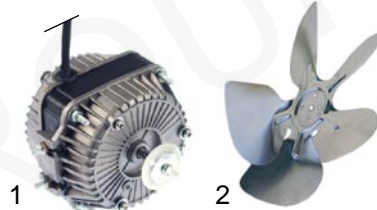

Member of the  **GEV GROUP**

electrical components

item	order no.	description	type	ref. no.
1	370409	solenoid valve single	HA35-100	A029020
2	370410	solenoid valve double	HW35-75	A029024
3	370411	solenoid valve double	HW100	A029021

item	order no.	description	type	ref. no.
1	601022	motor 10W	HA/HW50	A039200
2	601072	fan blade ϕ 250mm		A039210

item	order no.	description	type	ref. no.
1	601023	motor 16W	HA/HW75-100	A039204
2	601073	fan blade ϕ 300mm		A039212

item	order no.	description	type	ref. no.
1	500872	motor left turning	HA/HW35-100	A039202
	500871	motor right turning	HA/HW100	A039201
2	541478	pressure switch	HA/HW35-100	A039002

item	order no.	description	type	ref. no.
1	370412	solenoid valve hot gas	HA/HW35-100	A029023
2	370413	valve body		A029026
3	371033	solenoid coil		A039820